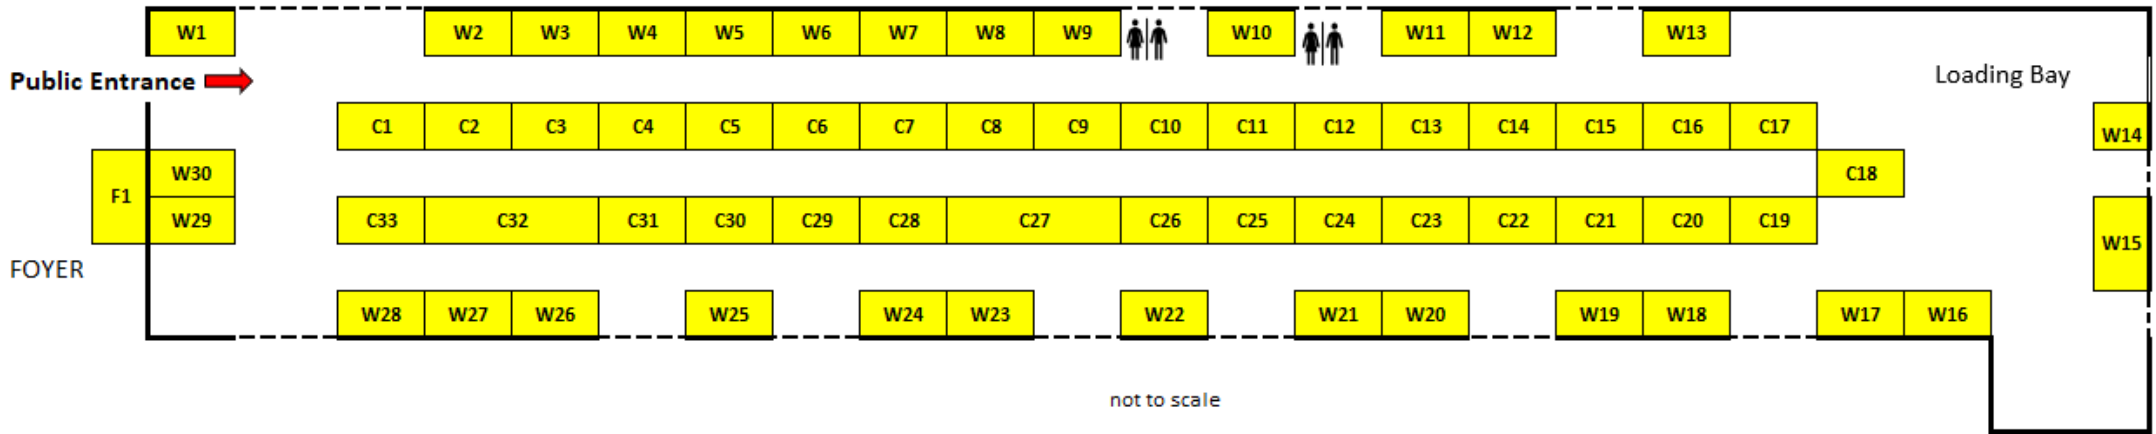

Festival of Cards Plan 2024

CENTRE TABLES

C1 KIRKLAND Bill	C18 GITTOS Freda
C2 RICHARDSON Graham	C19 MARTIN Nigel
C3 BOWN Mark	C20 EVA Graham
C4 WHEELER Mary	C21 NAIRN George & Gill – Picture the Past
C5 BIRD Les	C22 BURGESS Gareth & Fiona – Bass Rock Postcards
C6 NEWMAN Paul	C23 CLEAVER Oliver & Toby – Cleaver Bros Cards
C7 TBA	C24 LARGE Mick – M D Large
C8 RAPLEY Chris	C25 SEDDON David
C9 NEWSTEAD Richard	C26 MCCUTCHEON Campbell – Fearn Antiques
C10 MARTIN Paul	C27 HEARD Mike – Mike Heard Cigarette Cards
C11 FULLER Betty, Roy & Julie - Fairdeal Fairs	C28 WINGHAM Mark
C12 LOUDON Wil – Bos Cards	C29 SMITH Phil
C13 VARDEN John & Diane	C30 READ Andrew – Your Family History Revealed
C14 GEE Richard	C31 IRWIN Ted – Barbarba & Ted Irwin Collectables
C15 HUTCHINSON David	C32 EDWARDS Jonathan – Page Postcards
C16 ANDREWS Peter	C33 BEER Peter
C17 GEIS Stephan	

Come and visit us at our next events for 2024:

SOUTH of ENGLAND POST CARD FAIR

on
FRIDAY 24th & SATURDAY 25th MAY

and
FRIDAY 20th & SATURDAY 21st SEPTEMBER

at the
LEISURE CENTRE, KINGFIELD ROAD

WOKING
SURREY, GU22 9BA

FOYER

F1 NETHERCOTT, ALAN - Hospiscare Charity

WALL TABLES

W1 PTA CHAIRMAN/LOCKDALES AUCTIONS	W11 HOSKINS Chris	W21 WILLMOTT Paul
W2 MCKENDRICK Tony	W12 ROLLINSON Barrie – D&B Rollinson Postcards	W22 PIERCE Margaret & Malcolm
W3 LIVERSIDGE Mick – Cobweb Postcards	W13 WHELAN Bill	W23 PIPE Bill – The Magpie
W4 POZZETTI Chris – Cardz 9 Collectables	W14 PTA SEC - Steve Kentfield	W24 HARRINGTON Malcolm – MJ Promotions
W5 NORTHEAST Wayne	W15 LUND Brian – Picture Postcard Magic (Friday only)	W25 FISHER Jim – Postcards & Stamps
W6 AINSLIE John – Cordesa Cards	W16 BAKER Clive – UK Old Postcards Ltd	W26 WILLIAMS Joel & Pauline – Joe's Postcards
W7 MORDSLEY Melanie	W17 BROWN John	W27 CLARK Mike
W8 TURNER Clive – Clive Turner Postcards	W18 BRISTOW Mike	W28 SPARKS Richard – Taunton Stamp Shop
W9 BARKER Philip – Pip Barker Postcards	W19 ORAM Nigel – Kingfisher Postcards	W29 DAVIS Jean – Rob Roy Albums
W10 PRESCOTT Steve	W20 VASS Phil – Phil & Thelma Vass	W30 WRIGHT Beverly & Admission Table